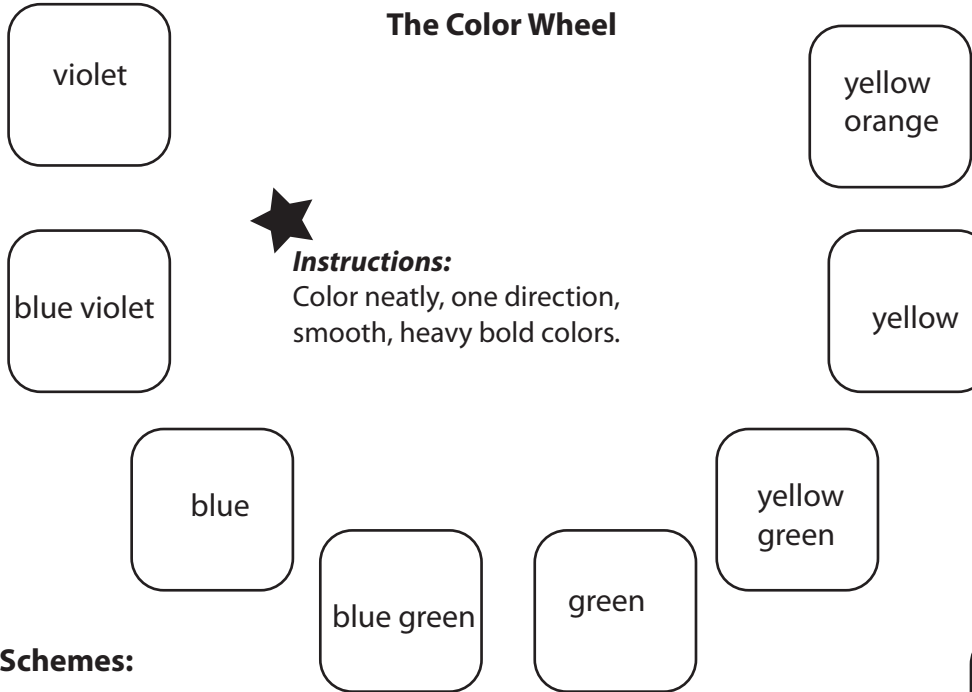

# Color Guide

Name: \_\_\_\_\_

Primary Colors:

## The Color Wheel

**Instructions:**  
Color neatly, one direction,  
smooth, heavy bold colors.

Secondary Colors:

Tertiary or Intermediate Colors:

Neutrals:

## Color Schemes:

**Triadic:**  
Primaries  
or  
Secondaries

Monochromatic - a color and it's values

Complementary: (Across from each other on the color wheel)

  or   or  

Analogous: (next to each other on the color wheel)

or

or

Warm Colors:

Cool Colors: